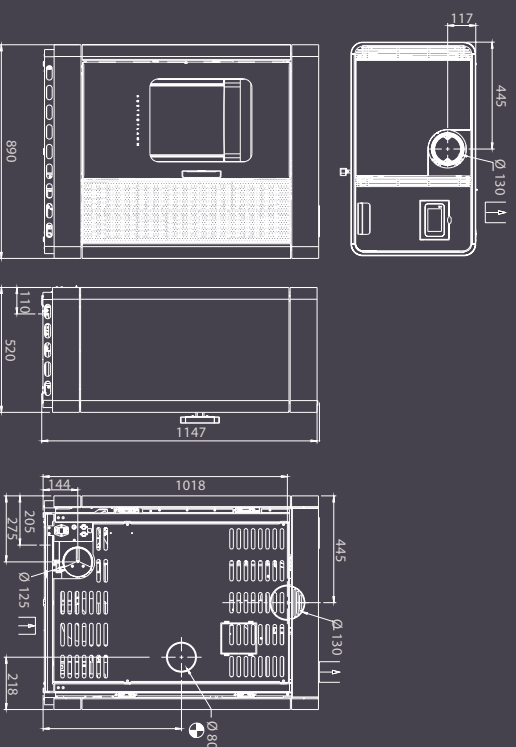

SCOTTY DUO

Of u onze Scotty Duo voedt met houthokken of houtpellets, hangt volledig van uzelf af. Hoe dan ook zorgt Scotty Duo voor gezellige warmte en een effectief warmtevermogen. Door de uitrusting met de modernste Austroflam-technologie wordt verwarmen kinderspel. Handmatig of eenvoudig bediend via de optionele WLAN- module, Scotty Duo maakt indruk door zijn efficiënte en veelzijdigheid. Met eenvoudige elegantie en aantrekkelijke details combineert Scotty Duo technologische innovatie met de bron - de vlam. Of u hem nu kiest in staal of keramiek (donker antraciet of helder wit), onze allrounder Scotty Duo is gegarandeerd een verwarmende blikvanger in uw huis.

Scotty Duo
Staal donker antraciet